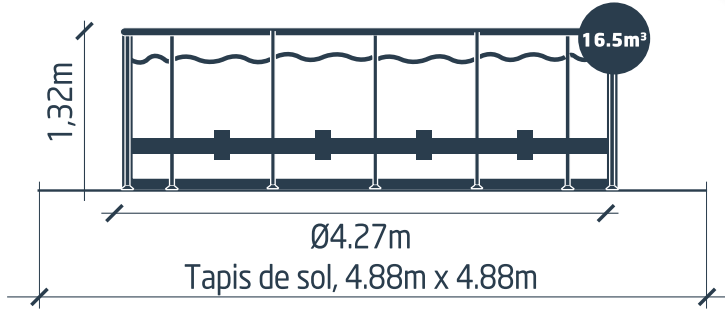

## PISCINE YZAKI PRO Ø4.27 x 1.32M

SWIMMING POOL YZAKI PRO Ø4.27 x 1.32M

C-11-217226

### DIMENSIONS - SIZE